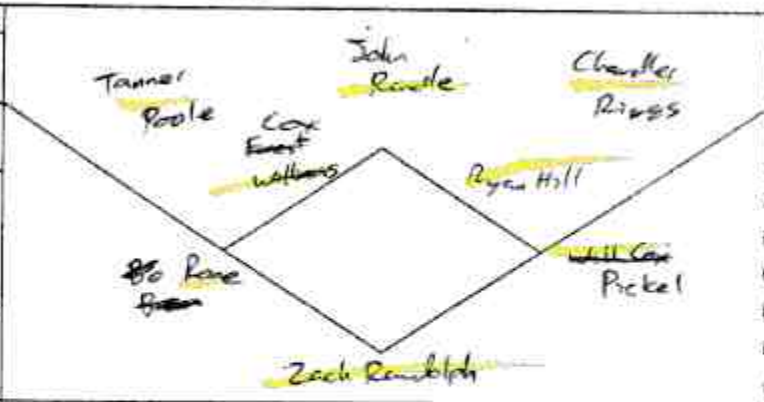

Date St. Stanislaus Rock-a-Champs (25-3,7-1) Venue Mark Logan

Game # 2

TEAM	R	H	E	LOB
WP:				
LP:				
SV:				
Start:		Time:		
Attn:				

Umpires

Record _____

Place _____

GB/GA _____

Home _____